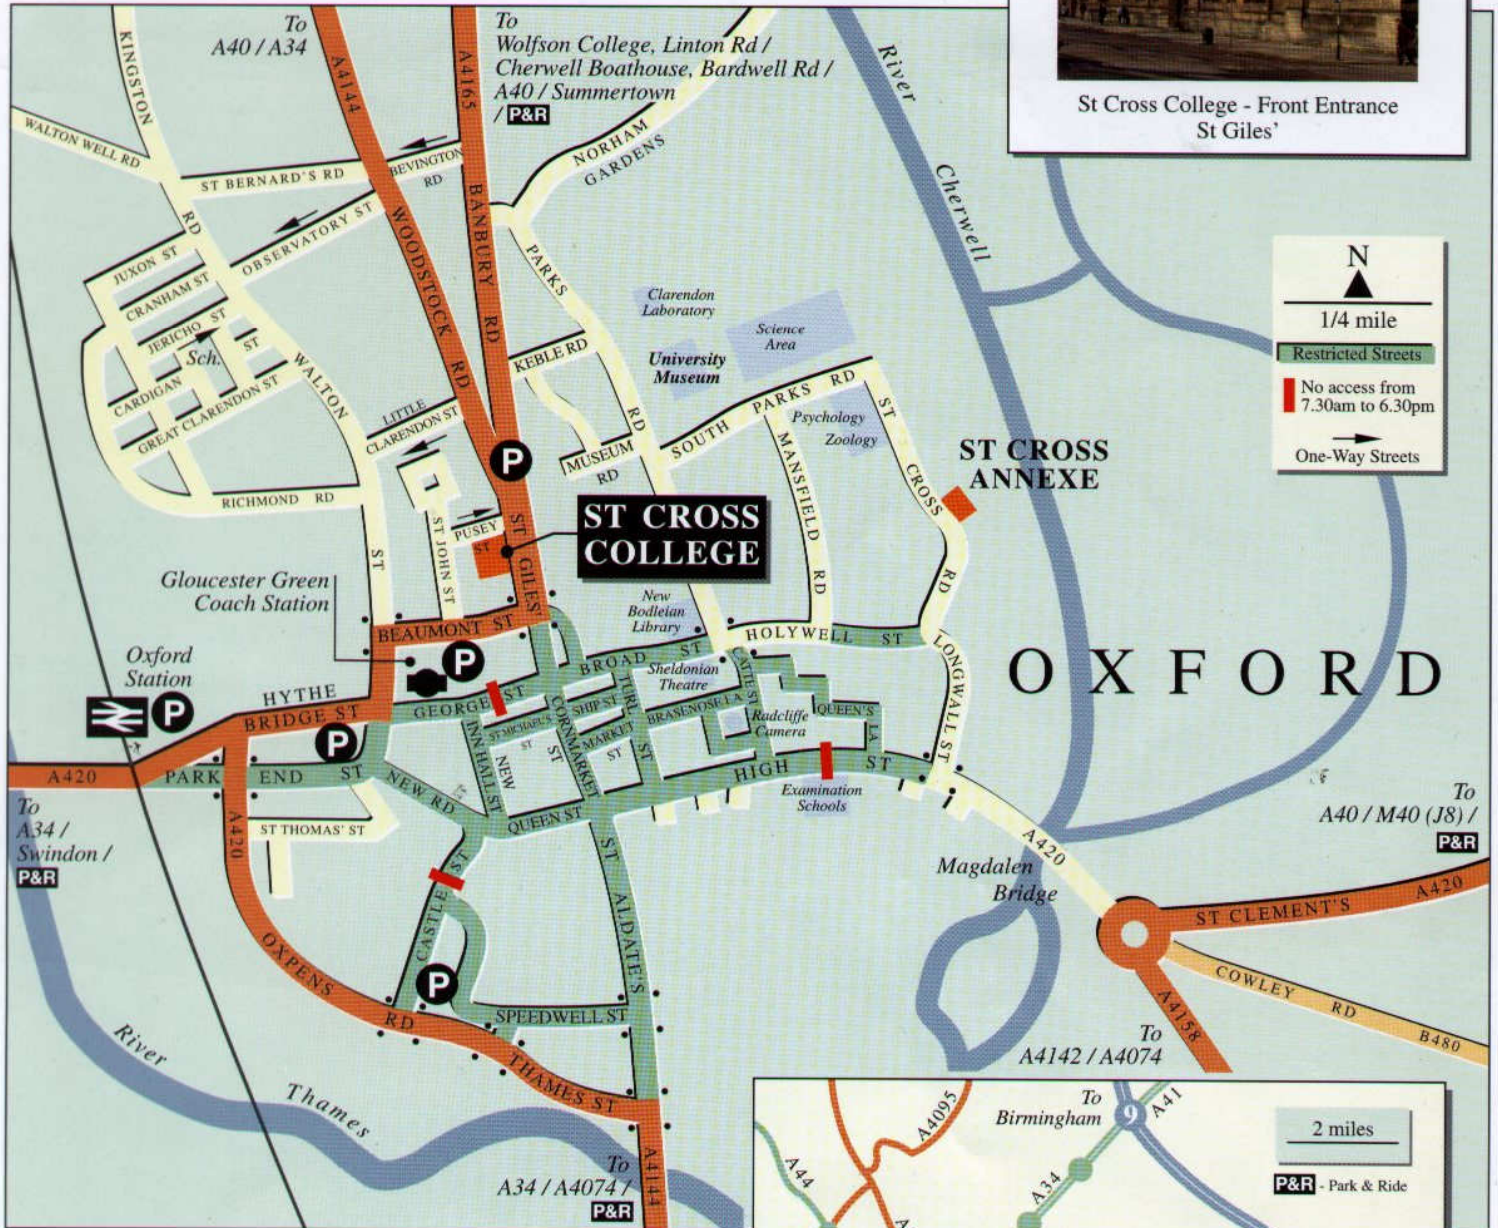

ST CROSS COLLEGE

St Giles'
Oxford OX1 3LZ

Tel: (01865) 278490
Fax: (01865) 278484

St Cross College - Front Entrance
St Giles'

By car - To avoid the City-centre, approach via the A40 northern ring-road and take the A4165 Banbury Road southwards for about 2 miles to St Giles'.

- Parking.

By train - St Cross is a fifteen minute walk from Oxford Station, via Hythe Bridge Street, Walton Street, Beaumont Street and St Giles'.

By coach - The main coach station is at Gloucester Green, off George Street. St Cross is a 10 minute walk from the coach station, via Beaumont Street and St Giles'.