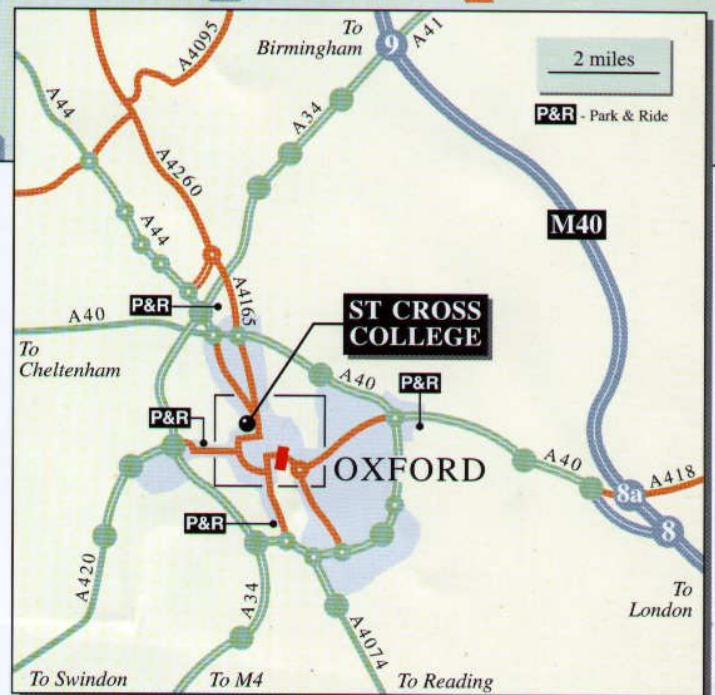

ST CROSS COLLEGE

St Giles'
Oxford OX1 3LZ

Tel: (01865) 278490
Fax: (01865) 278484

St Cross College - Front Entrance
St Giles'

By car - To avoid the City-centre, approach via the A40 northern ring-road and take the A4165 Banbury Road southwards for about 2 miles to St Giles'.

- Parking.

By train - St Cross is a fifteen minute walk from Oxford Station, via Hythe Bridge Street, Walton Street, Beaumont Street and St Giles'.

By coach - The main coach station is at Gloucester Green, off George Street. St Cross is a 10 minute walk from the coach station, via Beaumont Street and St Giles'.